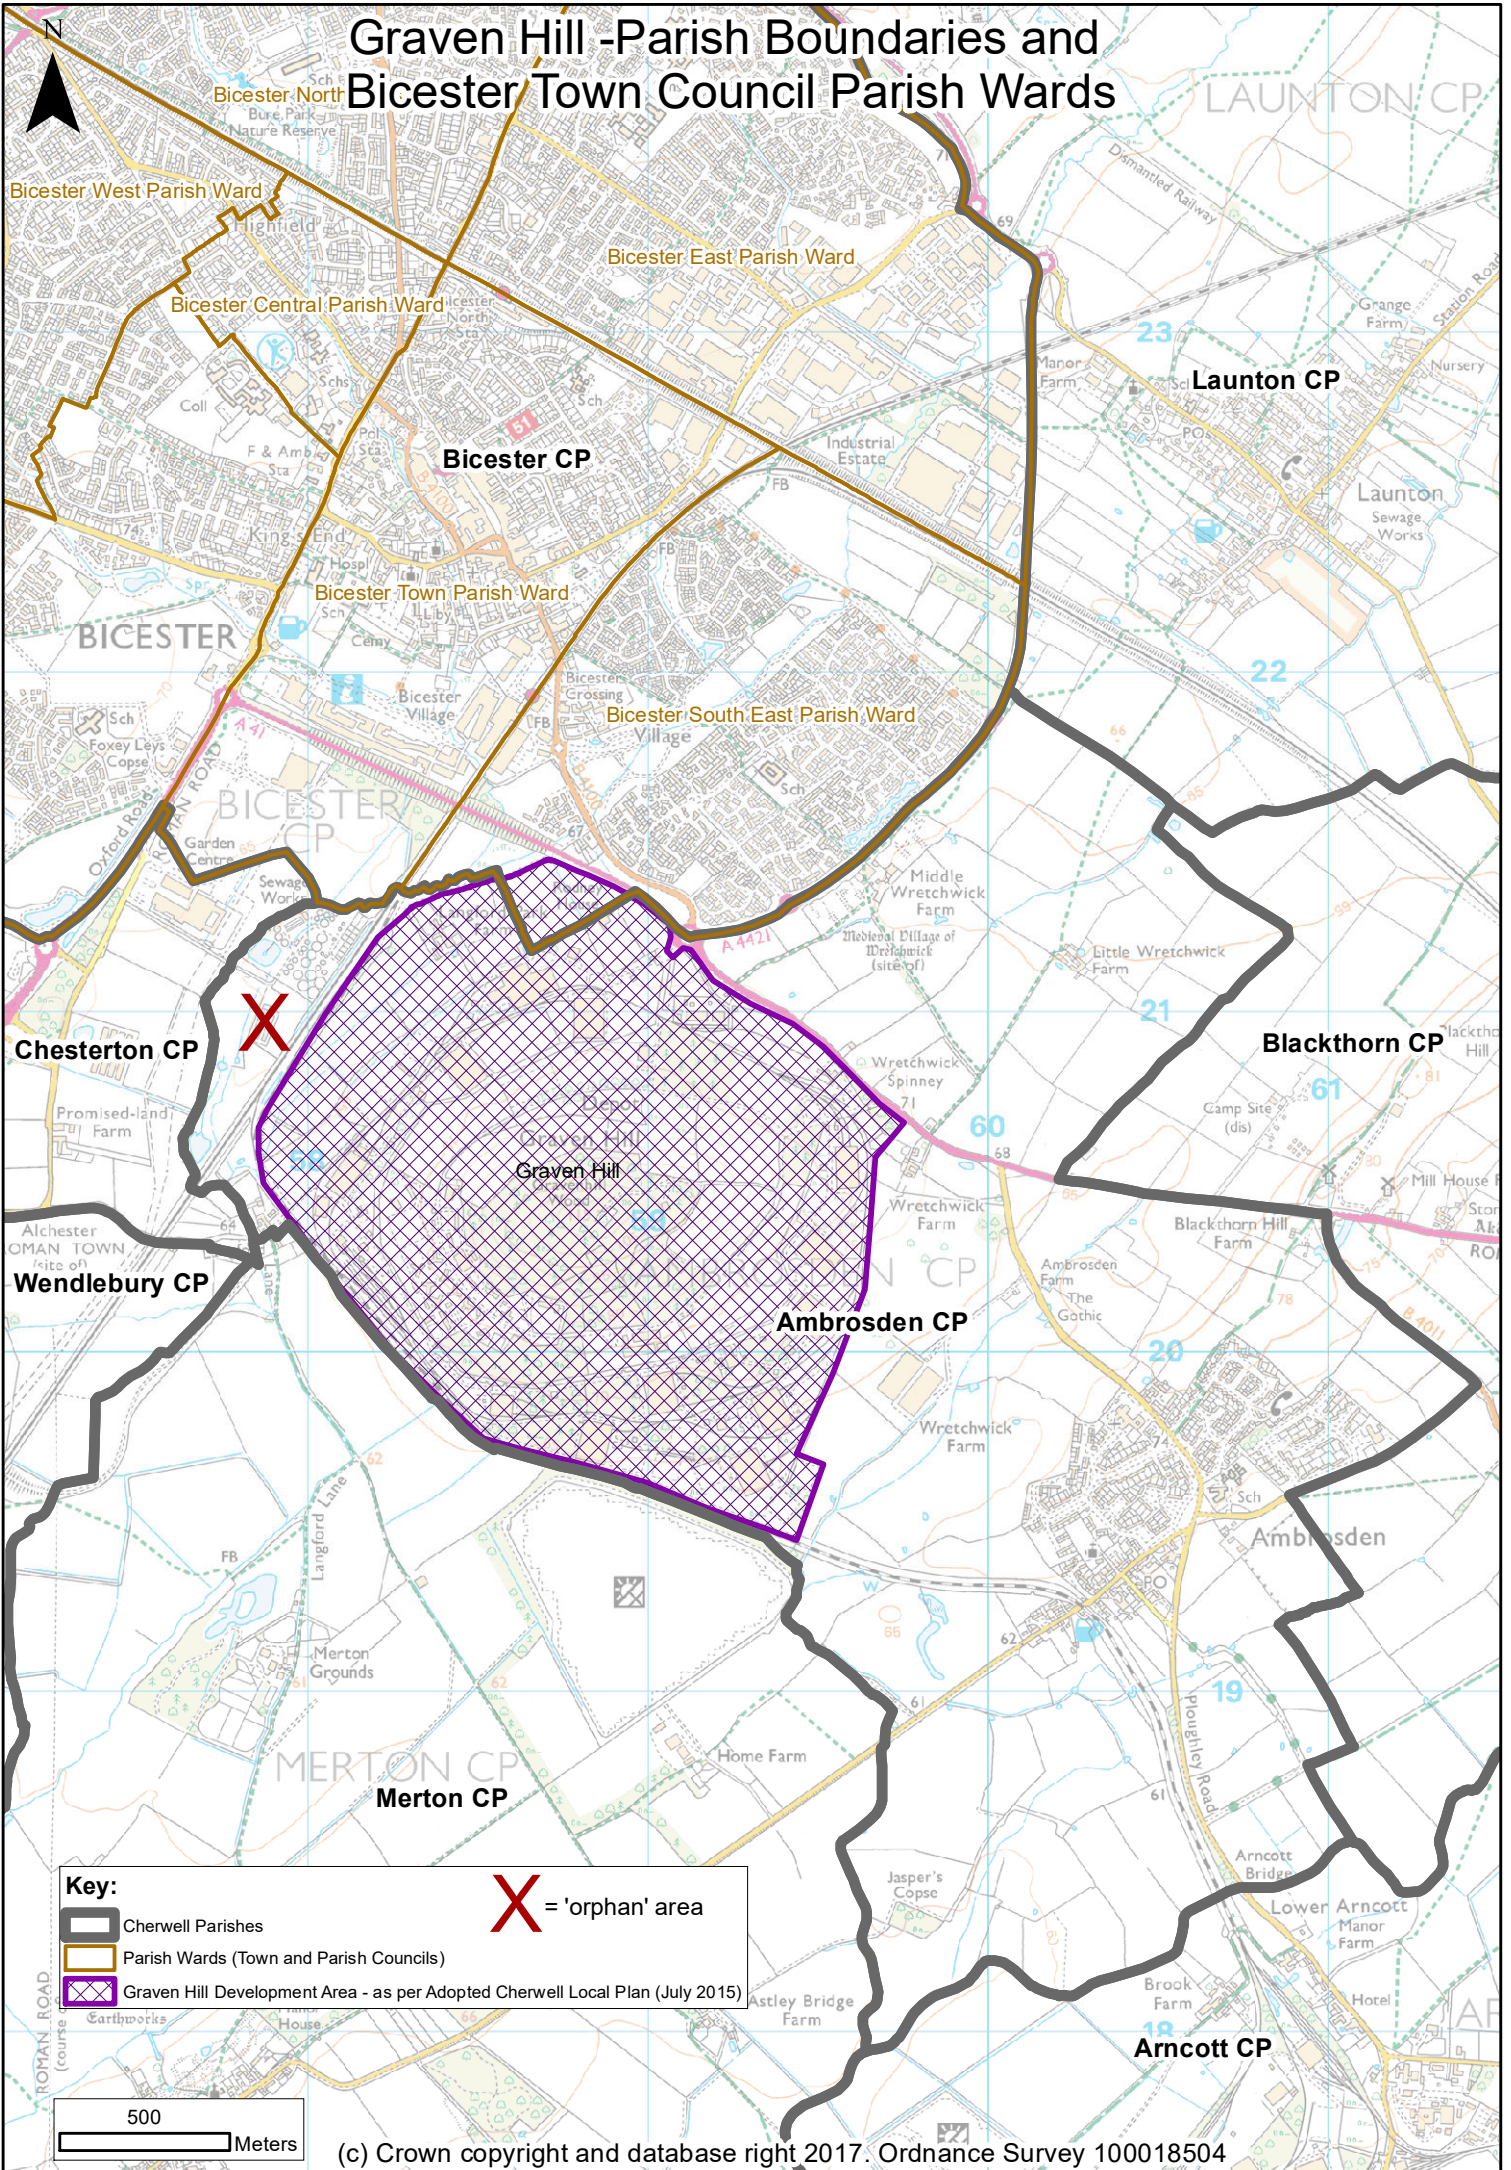

Graven Hill - Parish Boundaries and Bicester Town Council Parish Wards

Key:

-  Cherwell Parishes
-  Parish Wards (Town and Parish Councils)
-  Graven Hill Development Area - as per Adopted Cherwell Local Plan (July 2015)
-  = 'orphan' area

500
Meters